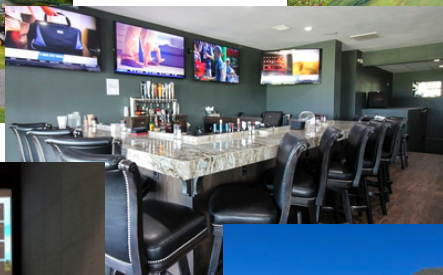

Active Membership (no golf included) **$232_{MO}**

- ✓ Family members enjoy unlimited use of the driving range, pool, fitness facilities, and pickleball courts
- ✓ Family members enjoy access to Mulligans (our private Sports Bar/Restaurant)

*Family includes spouses, and their children up to age 24